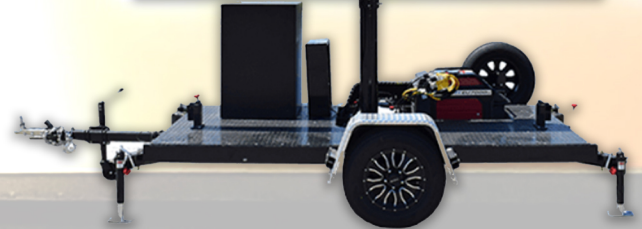

Eternal
Lighting

Martin[®]
by HARMAN

CHAUVET
PROFESSIONAL

Request a quote online or

call us at 608.233.5822 to talk to an expert

Video Equipment

Panasonic & Sanyo 5K-10K Projectors
Da-Lite NXT Screens up to 160"X90"
Sharp 4K TVs up to 70"
Blackmagic & Roland Mixers